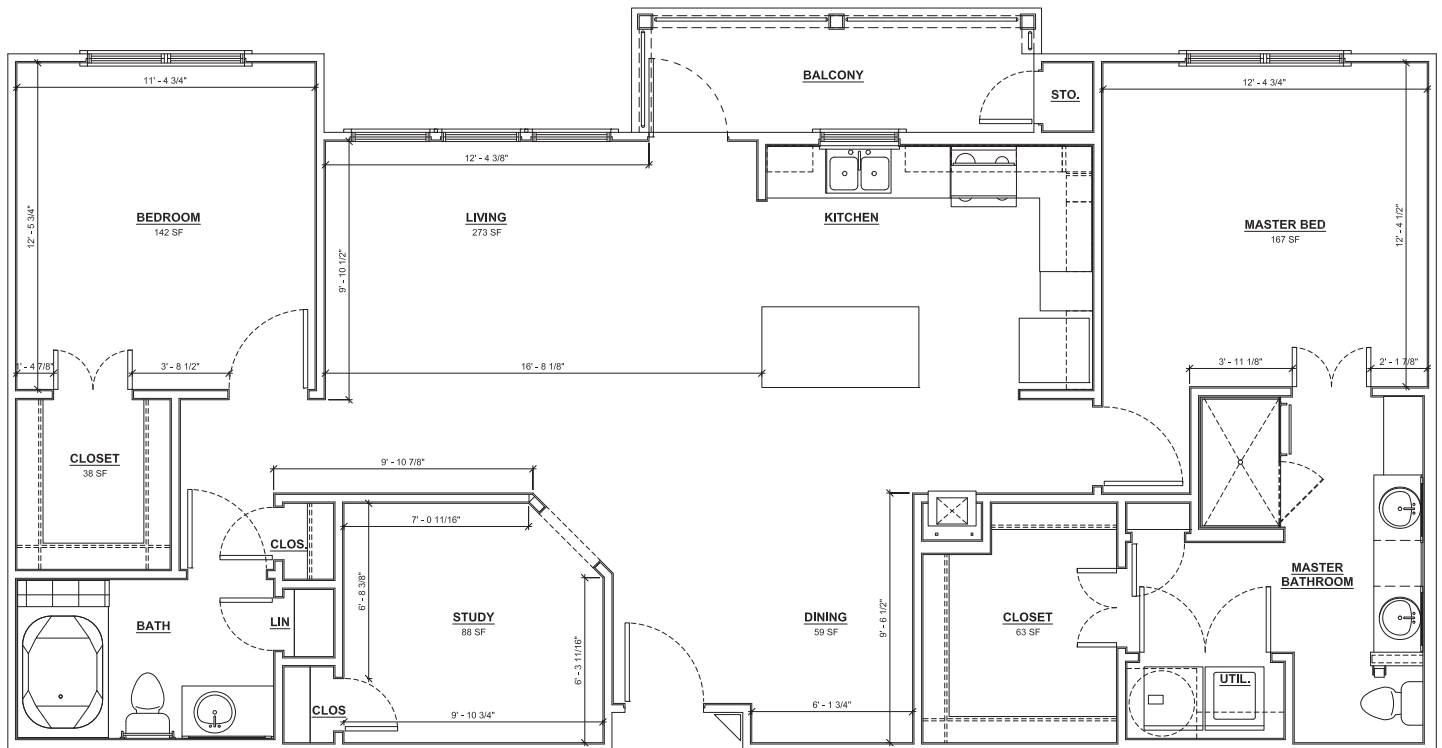

IVY POINT  
*Kingwood*

**BARNES**  
2 Bed | 2 Bath | Study  
1,386 SF