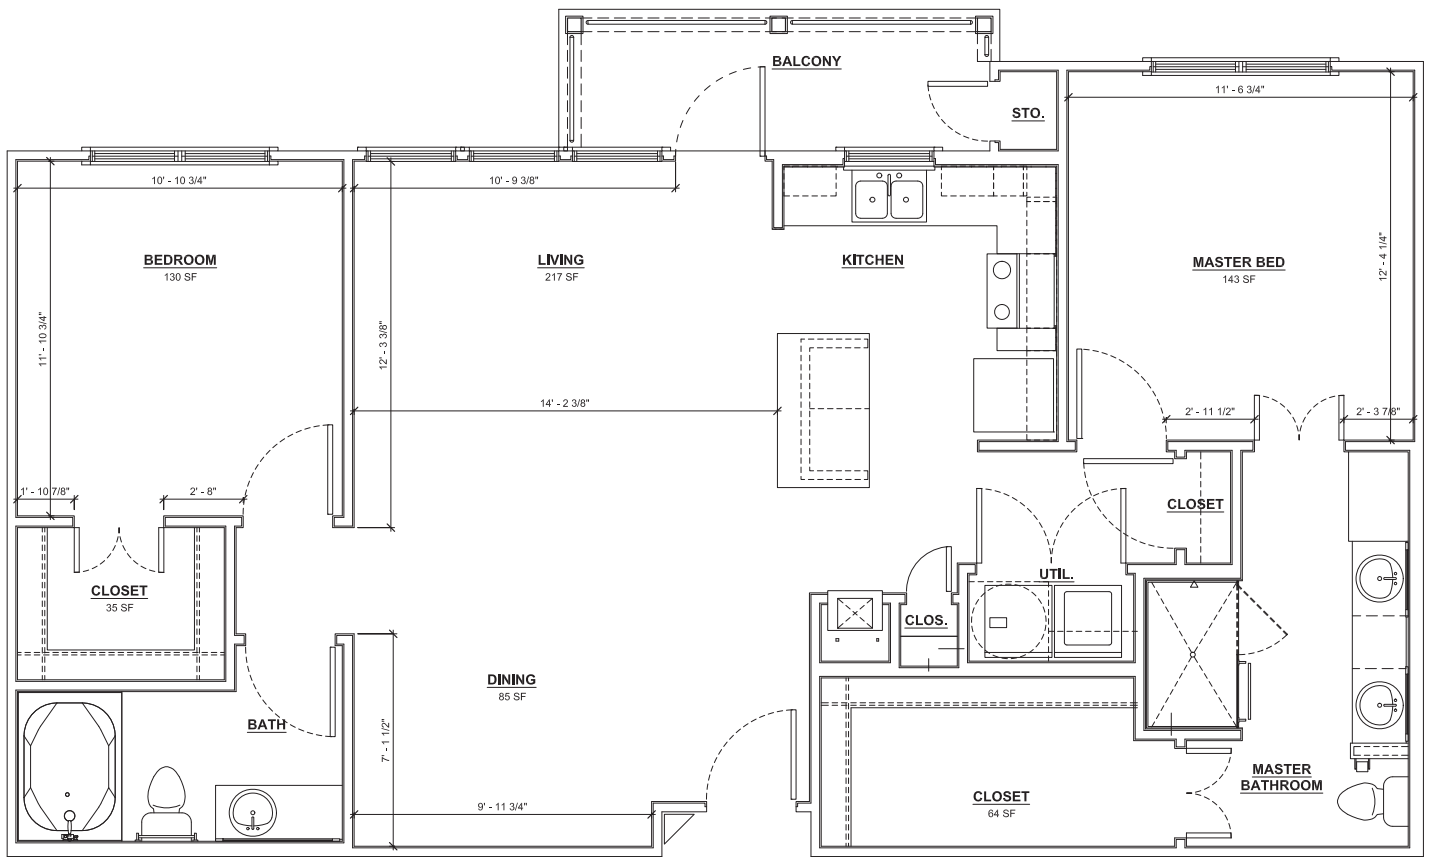

IVY POINT
Kingwood

MILLS
2 Bed | 2 Bath
1,163 SF