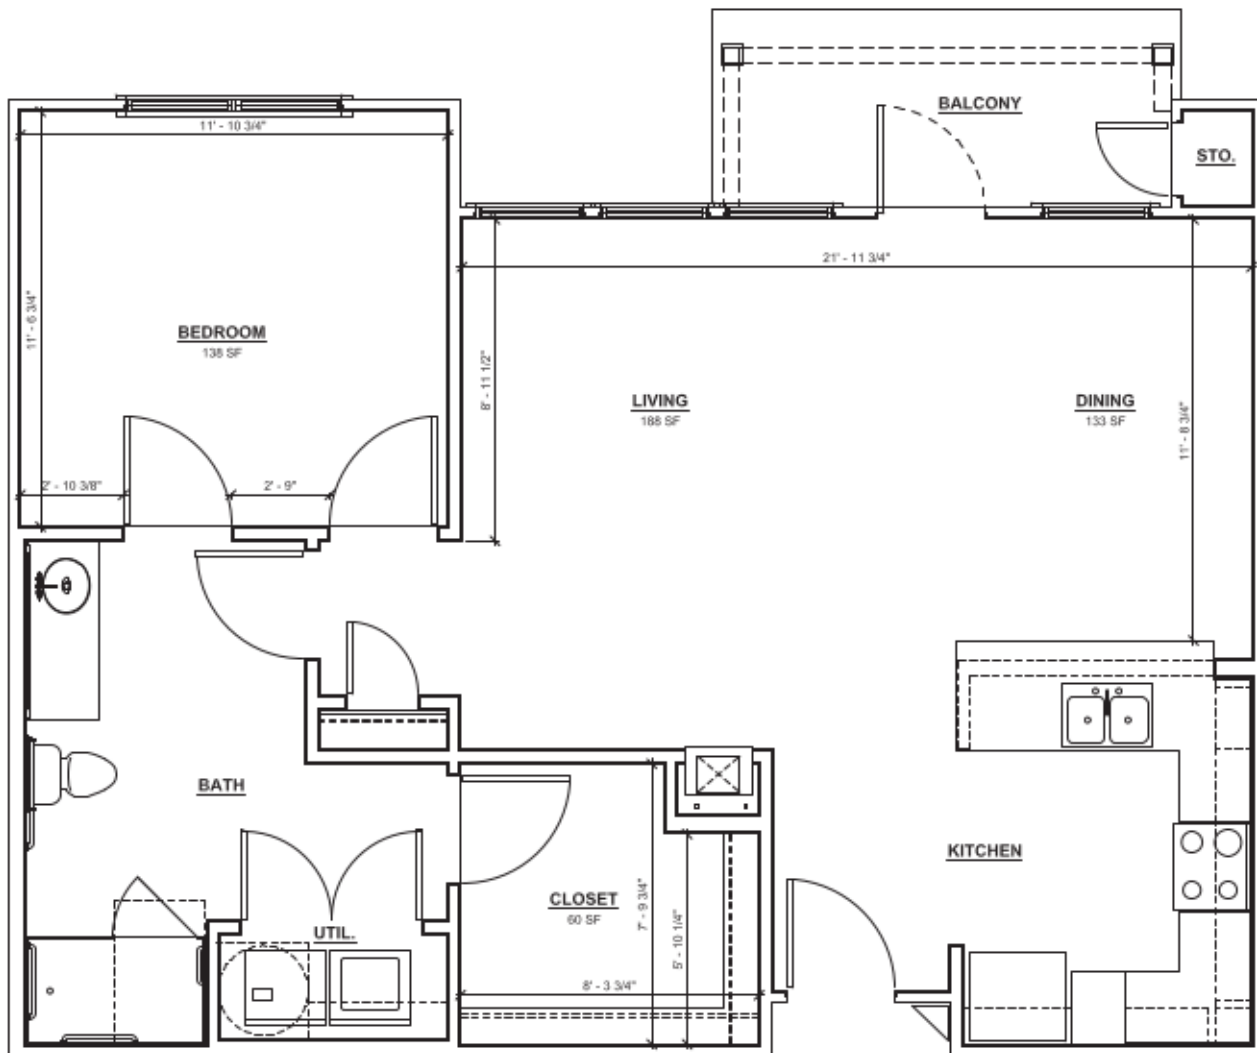

IVY POINT  
*Kingwood*

CREEKWOOD ANSI  
1 Bed | 1 Bath  
889 SF

IvyPointKingwood.com

2302 Ladbrook Drive, Kingwood, TX 77339 | 281.940.3331