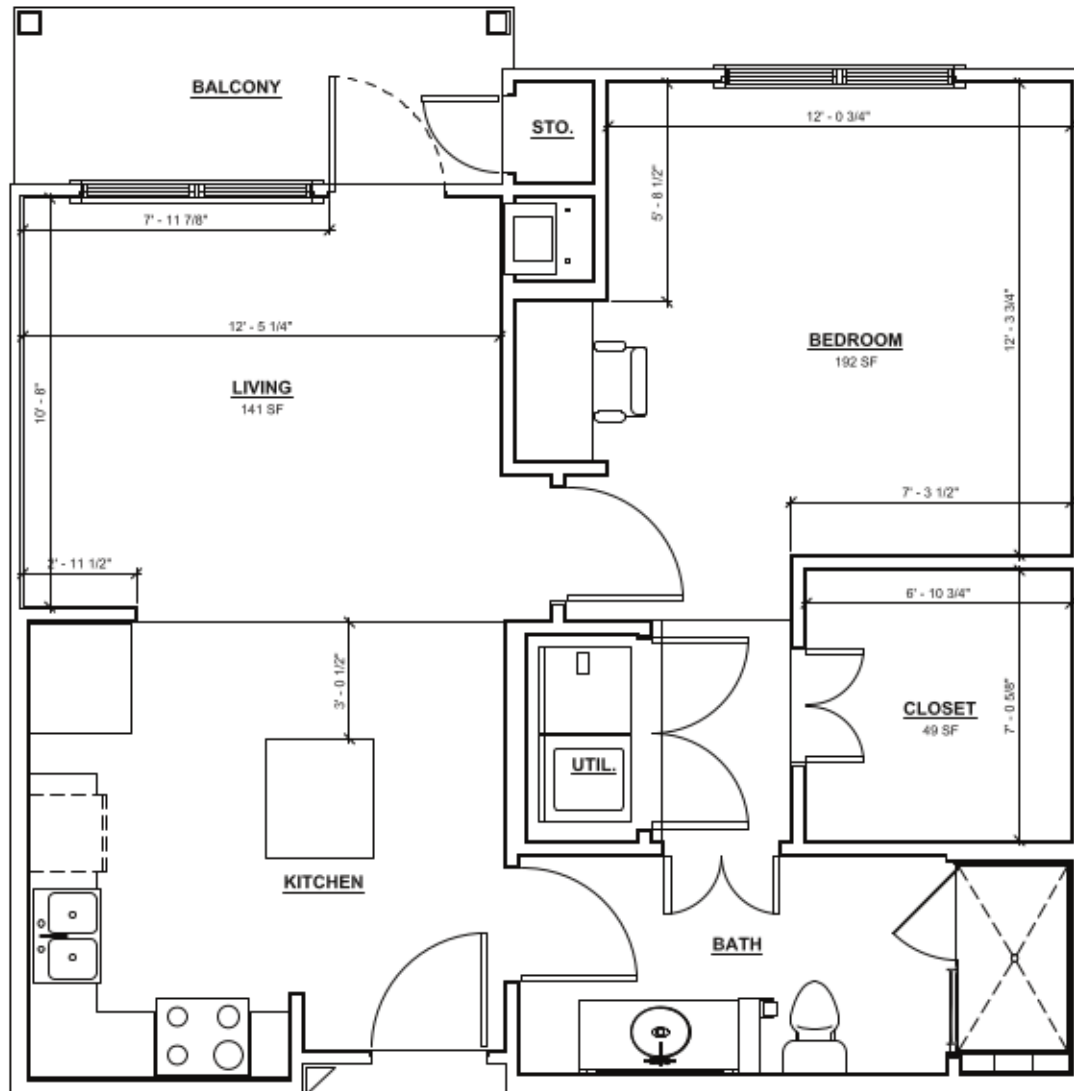

IVY POINT
Kingwood

FOSTER
1 Bed | 1 Bath
718 SF