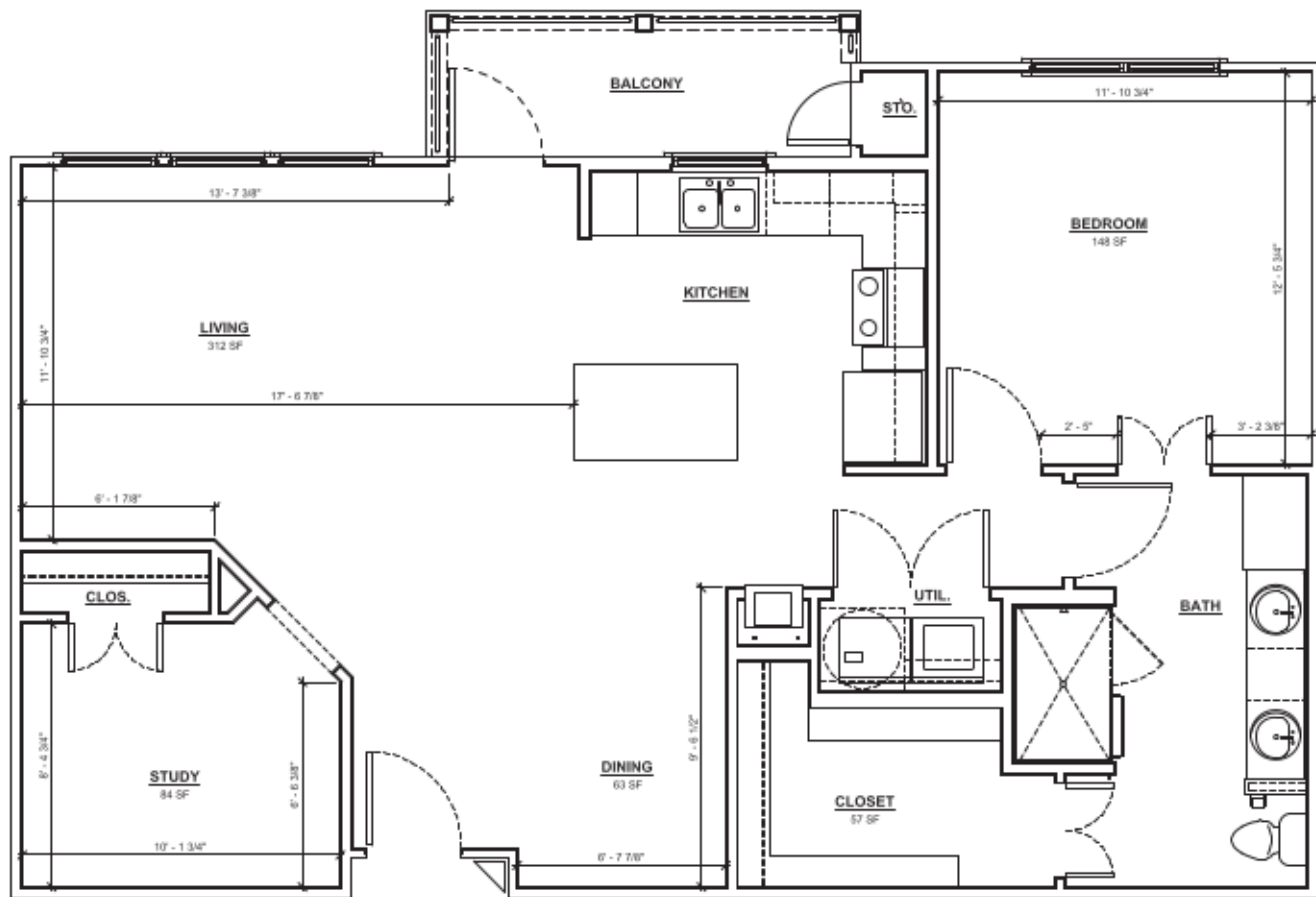

IVY POINT  
*Kingwood*

**KING**

1 Bed | 1 Bath | Study  
1,034 SF

IvyPointKingwood.com

2302 Ladbrook Drive, Kingwood, TX 77339 | 281.940.3331