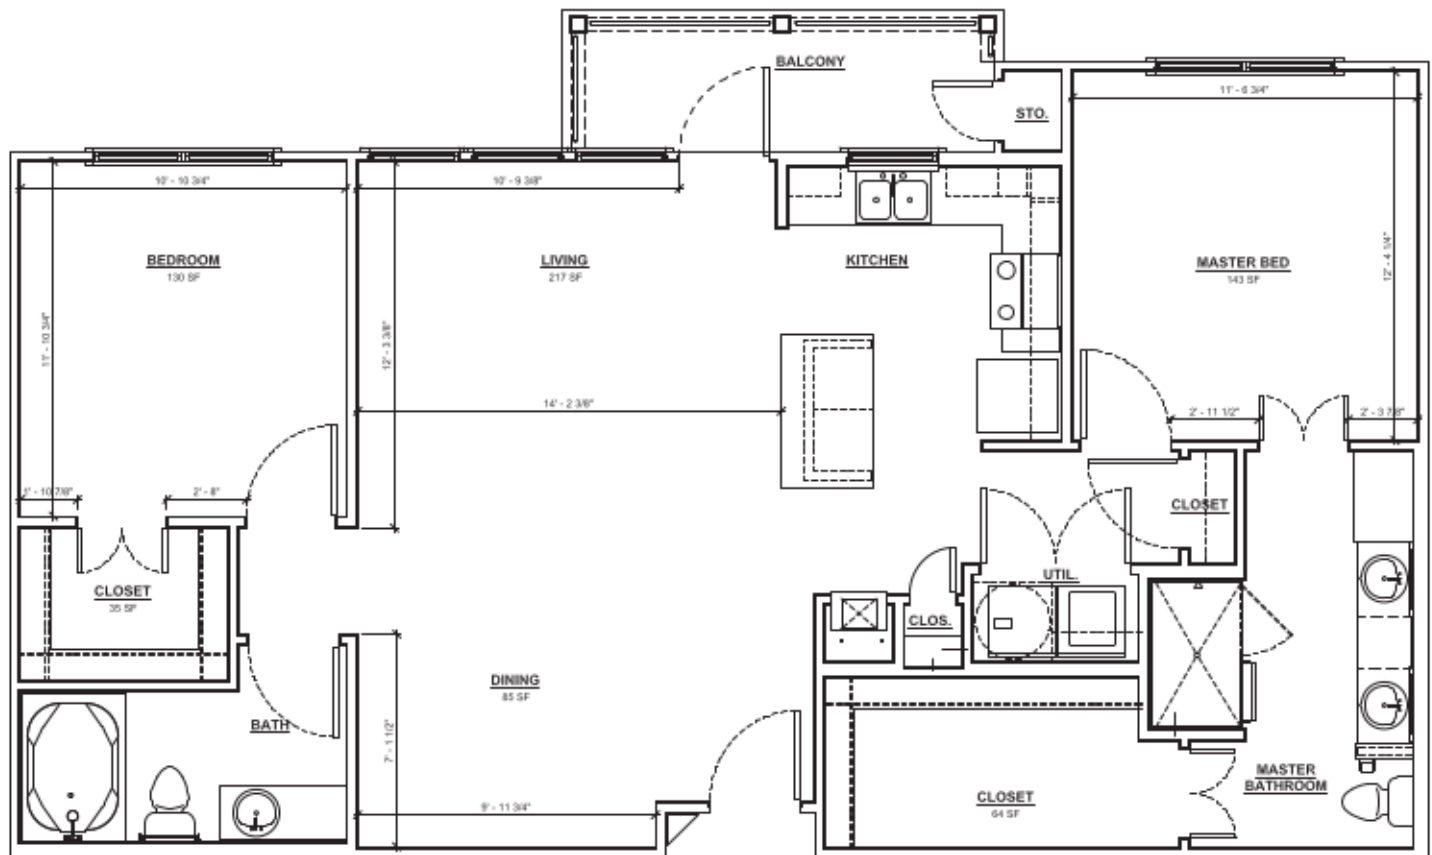

IVY POINT
Kingwood

MILLS
2 Bed | 2 Bath
1,163 SF

IvyPointKingwood.com

2302 Ladbrook Drive, Kingwood, TX 77339 | 281.940.3331